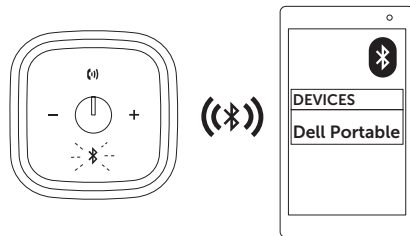

2 Pair the Dell portable speaker